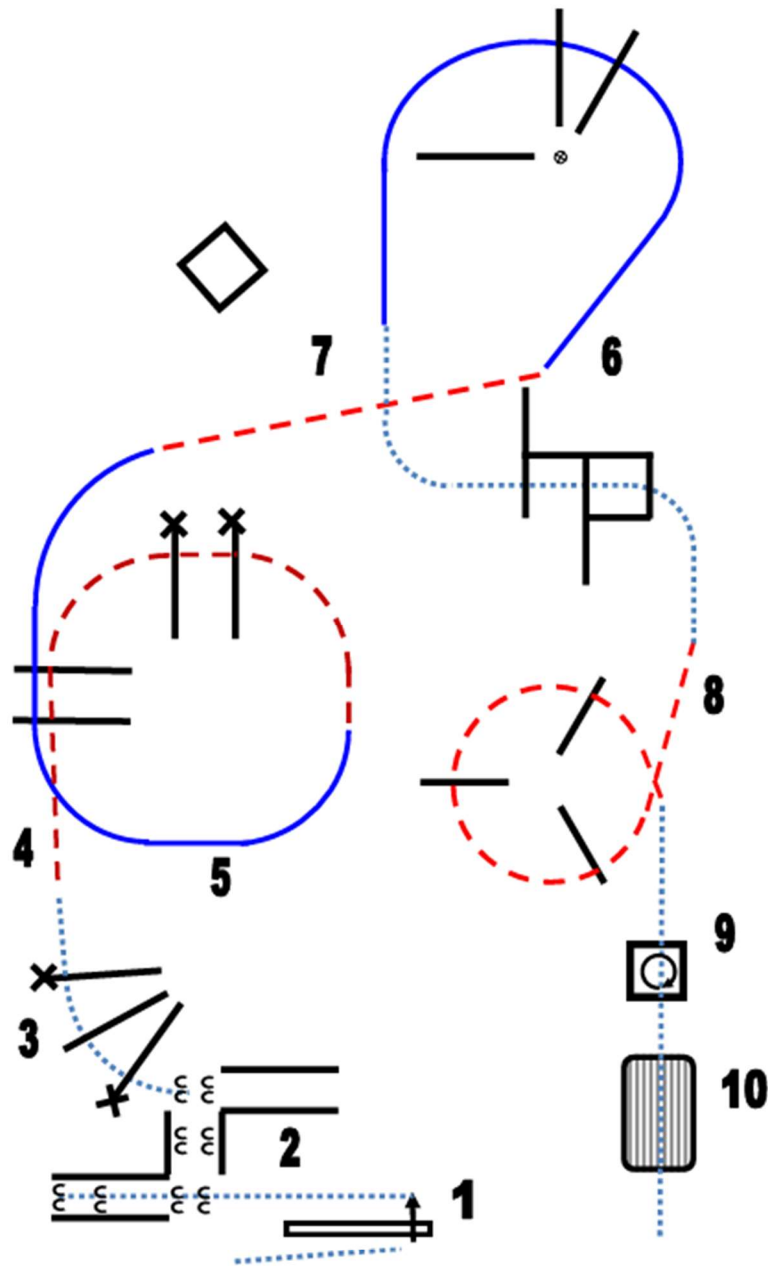

Araber Festival 2024 – Stadl Paura
Bewerb 16 + 17 Western & Classic Trail
Advanced

- | | |
|----------------------------------|----------------------------|
| 1. walk to gate, open left hand | 6. lope over left lead |
| 2. walk into, back up, side pass | 7. walk over |
| 3. walk over | 8. jog over |
| 4. jog over | 9. walk into box , turn 1x |
| 5. lope over right lead, jog | 10. walk over bridge |